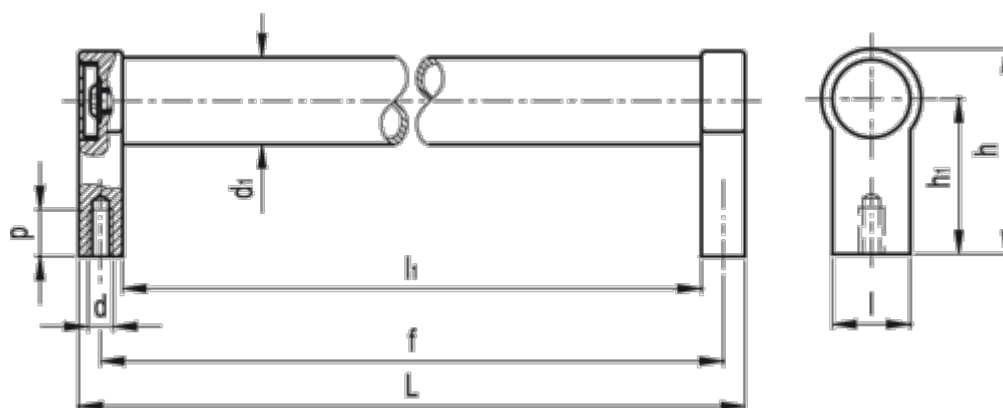

Data Sheet

Article number: 20568200250

Description: E+G Tubular handle GN333.1-20-250-A-SW
A Mounting from back

Measures

d = M6

d1 = 20

f = 250

h = 54

h1 = 42

L = 262

l1 = 238

p = 12